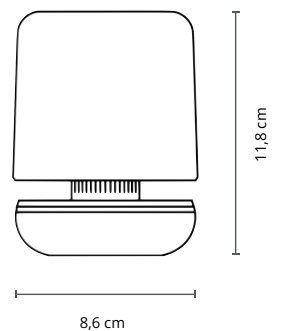

The Firefly is designed as an intimate table light, offering just enough glow to set the mood without overpowering the moment.

Materials	Aluminum, polycarbonate, linen
Weight	0,26 kg (0.57 lbs)
Dimensions	Ø 8,6 x H 11,8 cm (Ø 3.4 x H 4.6 inch)
Waterproof	IP65
Color Temperature	2400 - 2600 K
Dimming	levels (Low > Medium > High > Boost)
Battery life	100 - 140 hours (low) 60 - 80 hours (medium) 20 - 28 hours (high) 10 - 12 hours (boost)

Air

The Air is designed as a modern candlestick, bringing slender elegance to the table and casting a warm glow to elevate every moment.

Materials	Aluminum, polycarbonate, linen
Weight	0,25 kg (0.55 lbs)
Dimensions	Ø 10 x H 26 cm (Ø 3.9 x H 10.2 inch)
Waterproof	IP65
Color Temperature	2400 - 2600 K
Dimming	4 levels (Low > Medium > High > Boost)
Battery life	100 - 140 hours (low) 60 - 80 hours (medium) 20 - 28 hours (high) 10 - 12 hours (boost)

Two

The Humble Two, with its playful silhouette and endless variations, transforms every setting into a stage for warm, characterful light.

Materials	Aluminum, polycarbonate, linen
Weight	0,29 kg (0,64 lbs)
Dimensions	Ø 8,8 x H 21,2 cm (Ø 3.5 x H 8.3 inch)
Waterproof	IP65
Color Temperature	2400 - 2600 K
Dimming	4 levels (Low > Medium > High > Boost)
Battery life	100 - 140 hours (low) 60 - 80 hours (medium) 20 - 28 hours (high) 10 - 12 hours (boost)

One

The Humble One radiates timeless warmth, its simple form honoring the classic bulb, offering comforting glow and 140 hours of mood light.

Materials	Aluminum, glass or acrylic bulb
Weight	0,31 kg (0,69 lbs)
Dimensions	Ø 8,5 x H 19,5 cm (Ø 3.3 x H 7.7 inch)
Waterproof	IP65
Color Temperature	2200 K
Dimming	3 levels (Low > Medium > High)
Battery life	100 - 140 hours (low) 60 - 80 hours (medium) 30 - 40 hours (high)