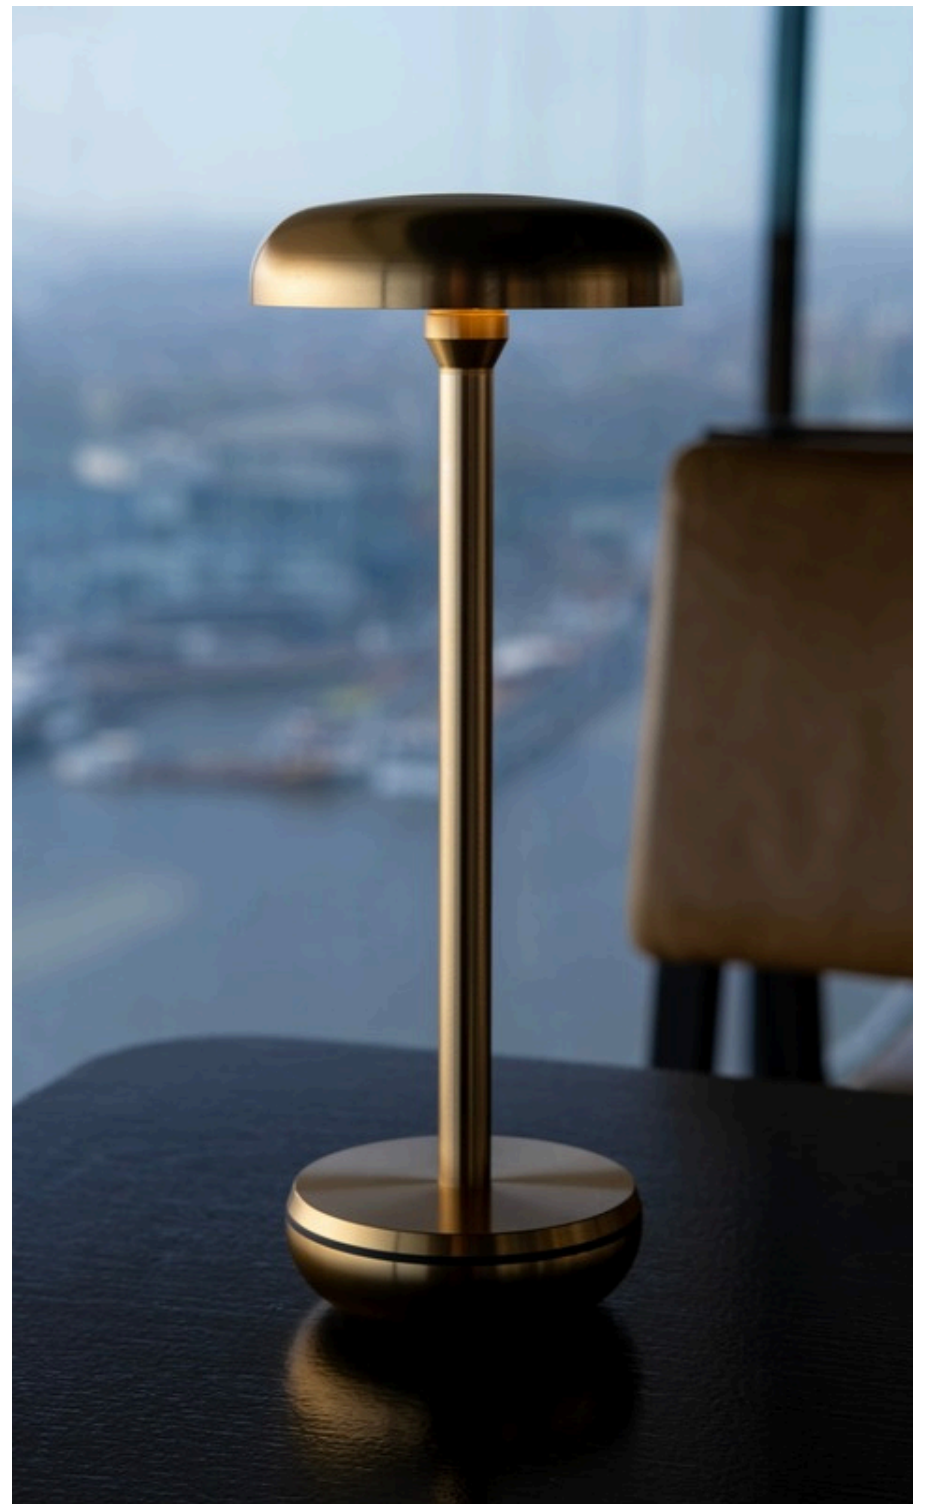

The Firefly is designed as an intimate table light, offering just enough glow to set the mood without overpowering the moment.

Materials	Aluminum, polycarbonate, linen
Weight	0,26 kg (0.57 lbs)
Dimensions	Ø 8,6 x H 11,8 cm (Ø 3.4 x H 4.6 inch)
Waterproof	IP65
Color Temperature	2400 - 2600 K
Dimming	levels (Low > Medium > High > Boost)
Battery life	100 - 140 hours (low) 60 - 80 hours (medium) 20 - 28 hours (high) 10 - 12 hours (boost)

Lars Amsterdam

At Restaurant Lars, where Michelin-starred dining meets minimalist design, every detail is carefully chosen. The Humble Firefly, in gold and bronze with a smoked glass shade, graces the traditionally set white tablecloths. These elegant lamps subtly infuse the space with warmth and sophistication, enhancing the refined dining experience.

Air

The Air is designed as a modern candlestick, bringing slender elegance to the table and casting a warm glow to elevate every moment.

Materials	Aluminum, polycarbonate, linen
Weight	0,25 kg (0.55 lbs)
Dimensions	Ø 10 x H 26 cm (Ø 3.9 x H 10.2 inch)
Waterproof	IP65
Color Temperature	2400 - 2600 K
Dimming	4 levels (Low > Medium > High > Boost)
Battery life	100 - 140 hours (low) 60 - 80 hours (medium) 20 - 28 hours (high) 10 - 12 hours (boost)

Two

The Humble Two, with its playful silhouette and endless variations, transforms every setting into a stage for warm, characterful light.

Materials	Aluminum, polycarbonate, linen
Weight	0,29 kg (0,64 lbs)
Dimensions	Ø 8,8 x H 21,2 cm (Ø 3.5 x H 8.3 inch)
Waterproof	IP65
Color Temperature	2400 - 2600 K
Dimming	4 levels (Low > Medium > High > Boost)
Battery life	100 - 140 hours (low) 60 - 80 hours (medium) 20 - 28 hours (high) 10 - 12 hours (boost)