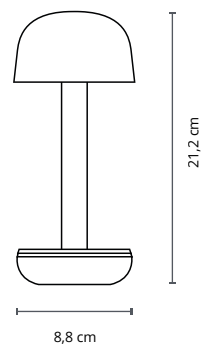

The Firefly is designed as an intimate table light, offering just enough glow to set the mood without overpowering the moment.

Materials	Aluminum, polycarbonate, linen
Weight	0,26 kg (0.57 lbs)
Dimensions	Ø 8,6 x H 11,8 cm (Ø 3.4 x H 4.6 inch)
Waterproof	IP65
Color Temperature	2400 - 2600 K
Dimming	levels (Low > Medium > High > Boost)
Battery life	100 - 140 hours (low) 60 - 80 hours (medium) 20 - 28 hours (high) 10 - 12 hours (boost)

Air

The Air is designed as a modern candlestick, bringing slender elegance to the table and casting a warm glow to elevate every moment.

Materials	Aluminum, polycarbonate, linen
Weight	0,25 kg (0.55 lbs)
Dimensions	Ø 10 x H 26 cm (Ø 3.9 x H 10.2 inch)
Waterproof	IP65
Color Temperature	2400 - 2600 K
Dimming	4 levels (Low > Medium > High > Boost)
Battery life	100 - 140 hours (low) 60 - 80 hours (medium) 20 - 28 hours (high) 10 - 12 hours (boost)

Two

The Humble Two, with its playful silhouette and endless variations, transforms every setting into a stage for warm, characterful light.

Materials	Aluminum, polycarbonate, linen
Weight	0,29 kg (0,64 lbs)
Dimensions	Ø 8,8 x H 21,2 cm (Ø 3.5 x H 8.3 inch)
Waterproof	IP65
Color Temperature	2400 - 2600 K
Dimming	4 levels (Low > Medium > High > Boost)
Battery life	100 - 140 hours (low) 60 - 80 hours (medium) 20 - 28 hours (high) 10 - 12 hours (boost)