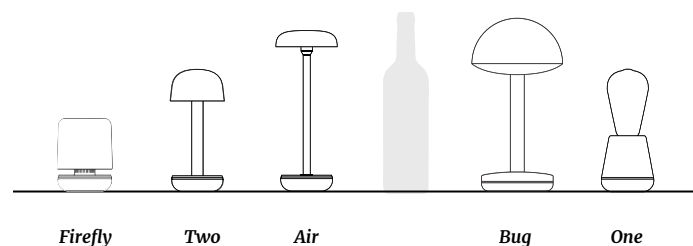

忘れられない 瞬間を作る

控えめな場所で、すべてのランプは単に光を提供する以上の役割を果たすようにデザインされています。それは、意味のある体験の舞台を整える手助けをします。時を超えたデザイン、長持ちする品質、そして使いやすさにより、私たちのライトは空間を豊かにしながらも静かに背景に溶け込み、焦点は瞬間そのものに残ります。