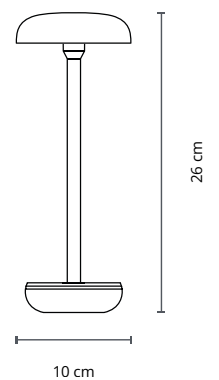

The Firefly is designed as an intimate table light, offering just enough glow to set the mood without overpowering the moment.

Materials	Aluminum, polycarbonate, linen
Weight	0,26 kg (0.57 lbs)
Dimensions	Ø 8,6 x H 11,8 cm (Ø 3.4 x H 4.6 inch)
Waterproof	IP65
Color Temperature	2400 - 2600 K
Dimming	levels (Low > Medium > High > Boost)
Battery life	100 - 140 hours (low) 60 - 80 hours (medium) 20 - 28 hours (high) 10 - 12 hours (boost)

Air

The Air is designed as a modern candlestick, bringing slender elegance to the table and casting a warm glow to elevate every moment.

Materials	Aluminum, polycarbonate, linen
Weight	0,25 kg (0.55 lbs)
Dimensions	Ø 10 x H 26 cm (Ø 3.9 x H 10.2 inch)
Waterproof	IP65
Color Temperature	2400 - 2600 K
Dimming	4 levels (Low > Medium > High > Boost)
Battery life	100 - 140 hours (low) 60 - 80 hours (medium) 20 - 28 hours (high) 10 - 12 hours (boost)

Two

The Humble Two, with its playful silhouette and endless variations, transforms every setting into a stage for warm, characterful light.

Materials	Aluminum, polycarbonate, linen
Weight	0,29 kg (0,64 lbs)
Dimensions	Ø 8,8 x H 21,2 cm (Ø 3.5 x H 8.3 inch)
Waterproof	IP65
Color Temperature	2400 - 2600 K
Dimming	4 levels (Low > Medium > High > Boost)
Battery life	100 - 140 hours (low) 60 - 80 hours (medium) 20 - 28 hours (high) 10 - 12 hours (boost)

One

The Humble One radiates timeless warmth, its simple form honoring the classic bulb, offering comforting glow and 140 hours of mood light.

Materials	Aluminum, glass or acrylic bulb
Weight	0,31 kg (0,69 lbs)
Dimensions	Ø 8,5 x H 19,5 cm (Ø 3.3 x H 7.7 inch)
Waterproof	IP65
Color Temperature	2200 K
Dimming	3 levels (Low > Medium > High)
Battery life	100 - 140 hours (low) 60 - 80 hours (medium) 30 - 40 hours (high)