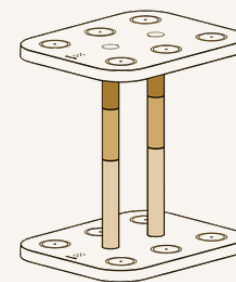

Up to 24 lamps can be charged on a small footprint of 27 x 34 cm

Charging Docks

Now with Magnetic Snapcharging and 360° accessibility.

We've refined our popular wireless charging dock and made it even better. The new Charging Dock Six introduces magnetic snapcharging for secure placement and maximum efficiency, with 360° access for every lamp. Stackable with adjustable poles, it's designed for seamless use in hospitality settings and beyond.

Creating a Charging Tower

With our modular Stack Sets you can create a Charging Tower of up to 4 levels (24 units), while maintaining a minimal footprint of 27 x 34 cm.

Each Stack Set can be adjusted in height to your specific preference. See table below.