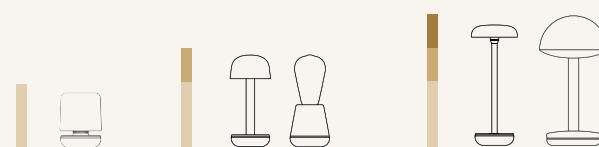

Up to 24 lamps can be charged on a small footprint of 27 x 34 cm

Charging Docks

Now with Magnetic Snapcharging and 360° accessibility.

We've refined our popular wireless charging dock and made it even better. The new Charging Dock Six introduces magnetic snapcharging for secure placement and maximum efficiency, with 360° access for every lamp. Stackable with adjustable poles, it's designed for seamless use in hospitality settings and beyond.

Creating a Charging Tower

With our modular Stack Sets you can create a Charging Tower of up to 4 levels (24 units), while maintaining a minimal footprint of 27 x 34 cm.

Each Stack Set can be adjusted in height to your specific preference. See table below.