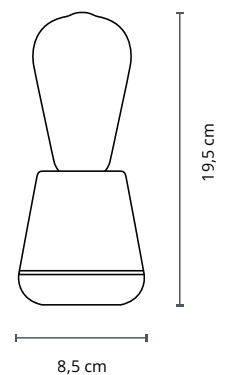

The Firefly is designed as an intimate table light, offering just enough glow to set the mood without overpowering the moment.

Materials	Aluminum, polycarbonate, linen
Weight	0,26 kg (0.57 lbs)
Dimensions	Ø 8,6 x H 11,8 cm (Ø 3.4 x H 4.6 inch)
Waterproof	IP65
Color Temperature	2400 - 2600 K
Dimming	levels (Low > Medium > High > Boost)
Battery life	100 - 140 hours (low) 60 - 80 hours (medium) 20 - 28 hours (high) 10 - 12 hours (boost)

Air

The Air is designed as a modern candlestick, bringing slender elegance to the table and casting a warm glow to elevate every moment.

Materials	Aluminum, polycarbonate, linen
Weight	0,25 kg (0.55 lbs)
Dimensions	Ø 10 x H 26 cm (Ø 3.9 x H 10.2 inch)
Waterproof	IP65
Color Temperature	2400 - 2600 K
Dimming	4 levels (Low > Medium > High > Boost)
Battery life	100 - 140 hours (low) 60 - 80 hours (medium) 20 - 28 hours (high) 10 - 12 hours (boost)

Two

The Humble Two, with its playful silhouette and endless variations, transforms every setting into a stage for warm, characterful light.

Materials	Aluminum, polycarbonate, linen
Weight	0,29 kg (0,64 lbs)
Dimensions	Ø 8,8 x H 21,2 cm (Ø 3.5 x H 8.3 inch)
Waterproof	IP65
Color Temperature	2400 - 2600 K
Dimming	4 levels (Low > Medium > High > Boost)
Battery life	100 - 140 hours (low) 60 - 80 hours (medium) 20 - 28 hours (high) 10 - 12 hours (boost)

One

The Humble One radiates timeless warmth, its simple form honoring the classic bulb, offering comforting glow and 140 hours of mood light.

Materials	Aluminum, glass or acrylic bulb
Weight	0,31 kg (0,69 lbs)
Dimensions	Ø 8,5 x H 19,5 cm (Ø 3.3 x H 7.7 inch)
Waterproof	IP65
Color Temperature	2200 K
Dimming	3 levels (Low > Medium > High)
Battery life	100 - 140 hours (low) 60 - 80 hours (medium) 30 - 40 hours (high)