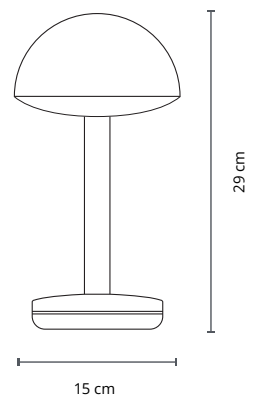

The Firefly is designed as an intimate table light, offering just enough glow to set the mood without overpowering the moment.

Materials	Aluminum, polycarbonate, linen
Weight	0,26 kg (0.57 lbs)
Dimensions	Ø 8,6 x H 11,8 cm (Ø 3.4 x H 4.6 inch)
Waterproof	IP65
Color Temperature	2400 - 2600 K
Dimming	levels (Low > Medium > High > Boost)
Battery life	100 - 140 hours (low) 60 - 80 hours (medium) 20 - 28 hours (high) 10 - 12 hours (boost)

Air

The Air is designed as a modern candlestick, bringing slender elegance to the table and casting a warm glow to elevate every moment.

Materials	Aluminum, polycarbonate, linen
Weight	0,25 kg (0.55 lbs)
Dimensions	Ø 10 x H 26 cm (Ø 3.9 x H 10.2 inch)
Waterproof	IP65
Color Temperature	2400 - 2600 K
Dimming	4 levels (Low > Medium > High > Boost)
Battery life	100 - 140 hours (low) 60 - 80 hours (medium) 20 - 28 hours (high) 10 - 12 hours (boost)

Two

The Humble Two, with its playful silhouette and endless variations, transforms every setting into a stage for warm, characterful light.

Materials	Aluminum, polycarbonate, linen
Weight	0,29 kg (0,64 lbs)
Dimensions	Ø 8,8 x H 21,2 cm (Ø 3.5 x H 8.3 inch)
Waterproof	IP65
Color Temperature	2400 - 2600 K
Dimming	4 levels (Low > Medium > High > Boost)
Battery life	100 - 140 hours (low) 60 - 80 hours (medium) 20 - 28 hours (high) 10 - 12 hours (boost)

Bug

The most substantial in our collection, Humble Bug is a true cordless lamp whose strong presence enriches dining tables, lounges, and living spaces.

Materials	Aluminum, polycarbonate
Weight	0,29 kg (0,64 lbs)
Dimensions	Ø 8,8 x H 21,2 cm (Ø 3.5 x H 8.3 inch)
Waterproof	IP65
Color Temperature	2700 K
Dimming	3 levels (Low > Medium > High)
Battery life	70 - 95 hours (low) 22 - 30 hours (medium) 12 - 17 hours (high)