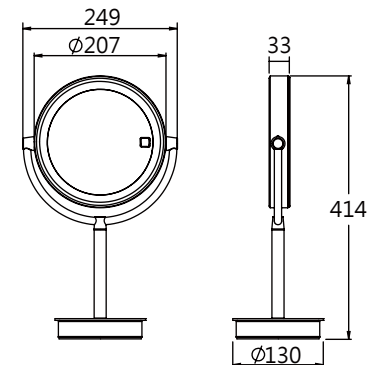

Dimension:  $\varnothing$  220 mm

Height: 414 mm

1x and 3x / 5x Magnification

Finishing:

 Brush Nickel  Chrome  Matt Black

Rechargeable

**ED20SKTR** Rechargeable Table Mirror

Dimension:  $\varnothing$  207 mm

Height: 414 mm

1x and 3x / 5x Magnification

Finishing:

 Chrome  Matt Black  Matt Brush Gold

# Rechargeable single side LED mirror with Smart Touch Switch

SINGLE SIDE LED MIRROR  
**ROUND 8.3" (21CM)**

 Auto Off design for energy saving

Smart Lighting Control  
Remember the last brightness level used

Optional:

Rechargeable

**ES22STMJR** Rechargeable Table Mirror

Dimension:  $\varnothing$  213.5 mm

Height: 476 mm

3x / 5x Magnification

Finishing:

 Chrome  Matt Black  Matt Brush Gold