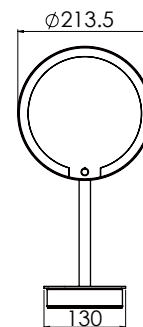

Dimension:  $\varnothing$  220 mm

Height: 414 mm

1x and 3x / 5x Magnification

Finishing:

 Brush Nickel  Chrome  Matt Black

Rechargeable

**ED20SKTR** Rechargeable Table Mirror

Dimension:  $\varnothing$  207 mm

Height: 414 mm

1x and 3x / 5x Magnification

Finishing:

 Chrome  Matt Black  Matt Brush Gold

Optional:

Rechargeable

**ES22STMJR** Rechargeable Table Mirror

Dimension:  $\varnothing$  213.5 mm

Height: 476 mm

3x / 5x Magnification

Finishing:

 Chrome  Matt Black  Matt Brush Gold

Optional:

Battery Operated

**ED19ST51** Battery Operated

Dimension:  $\varnothing$  190 mm

Height: 380 mm

1x and 3x / 5x Magnification

Finishing: