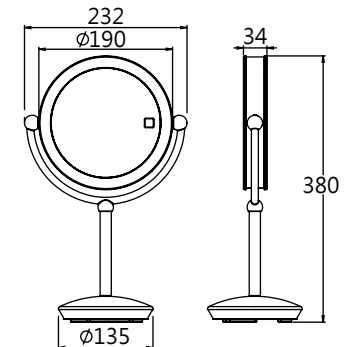

Rechargeable

**ED20SKTR** Rechargeable Table Mirror

Dimension:  $\varnothing$  207 mm

Height: 414 mm

1x and 3x / 5x Magnification

Finishing:

 Chrome  Matt Black  Matt Brush Gold

Optional:

Battery Operated

**ED19ST51** Battery Operated

Dimension:  $\varnothing$  190 mm

Height: 380 mm

1x and 3x / 5x Magnification

Finishing:

# Battery operated Magnifying LED mirror with Smart Touch switch

SINGLE SIDE LED MIRROR  
**ROUND 8.3" (22CM)**

 Auto Off design for energy saving

Smart Lighting Control  
Remember the last brightness level used

Optional:

Battery Operated

**ESR22ST3** Battery Operated

Dimension:  $\varnothing$  220 mm

Height: 390 mm

3x / 5x Magnification

Finishing:

Chrome