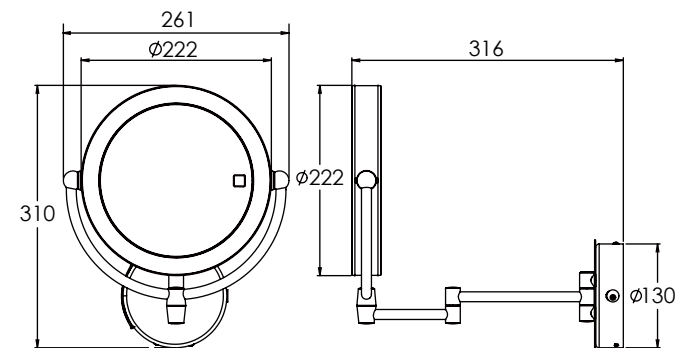

# Rimless double side Magnifying LED wall mirror

DOUBLE SIDE LED MIRROR  
**ROUND 8.5" (22CM)**

 Auto Off design for energy saving

Smart Lighting Control  
Remember the last brightness level used

Optional:

Direct Wire

**ED22SHW52** Hard Wire Application

Dimension:  $\varnothing$  222 mm

Extended Length: 316 mm

1x and 3x / 5x Magnification

Finishing:

 Brush Nickel  Chrome  Matt Black

# Double side Magnifying LED wall mirror

DOUBLE SIDE LED MIRROR  
**ROUND 8" (206M)**

 Auto Off design for energy saving

Smart Lighting Control  
Remember the last brightness level used

Optional:

**ED20SKHW** Hard Wire Application

Dimension:  $\varnothing$  207 mm

Extended Length: 318 mm

1x and 3x / 5x Magnification

Finishing:

 Chrome  Matt Black  Matt Brush Gold