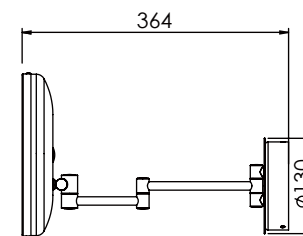

Dimension:  $\varnothing$  207 mm

Extended Length: 318 mm

1x and 3x / 5x Magnification

Finishing:

 Chrome  Matt Black  Matt Brush Gold

## Singel side Magnifying LED wall mirror (Classical)

SINGLE SIDE LED MIRROR  
**ROUND 8.5" (22CM)**

 Auto Off design for energy saving

Smart Lighting Contro  
Remember the last  
brightness level used

Optional:

**ES22SHW2** Hard Wire Application

Dimension:  $\varnothing$  221 mm

Extended Length: 364 mm

3x / 5x Magnification

Finishing:

 Chrome  Matt Black  Matt Brush Gold

# Battery operated Magnifying LED wall mirror with Smart Touch Switch

SINGLE SIDE LED MIRROR  
**ROUND 8.3" (21CM)**

 Auto Off design for energy saving

**Smart Lighting Control**  
Remember the last brightness level used