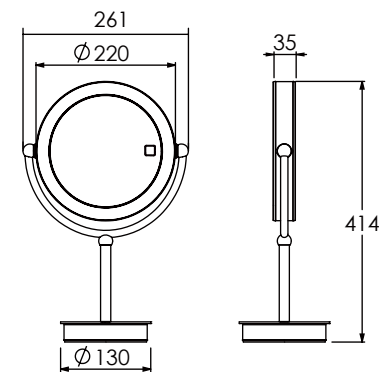

## Rechargeable Rimless double side LED mirror

DOUBLE SIDE LED MIRROR  
**ROUND 8.5" (22CM)**

 Auto Off design for energy saving

Smart Lighting Control  
Remember the last

Optional:

Rechargeable

**ED22ST5R** Rechargeable Table Mirror

Dimension:  $\varnothing$  220 mm

Height: 414 mm

1x and 3x / 5x Magnification

Finishing:

 Brush Nickel  Chrome  Matt Black

Rechargeable

**ED20SKTR** Rechargeable Table Mirror

Dimension:  $\varnothing$  207 mm

Height: 414 mm

1x and 3x / 5x Magnification

Finishing:

 Chrome  Matt Black  Matt Brush Gold

Optional:

Rechargeable

**ES22STMJR** Rechargeable Table Mirror

Dimension:  $\varnothing$  213.5 mm

Height: 476 mm

3x / 5x Magnification

Finishing:

 Chrome  Matt Black  Matt Brush Gold