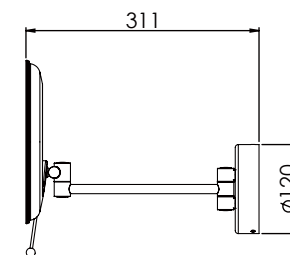

Battery operated Magnifying LED wall mirror with Smart Touch Switch

SINGLE SIDE LED MIRROR
ROUND 8.3" (21CM)

Auto Off design for energy saving

Smart Lighting Control
Remember the last brightness level used

Optional:

Battery Operated

Easy Repla Battery

ESR22SWS Battery Operated

Dimension: $\varnothing$ 220 mm

Extended Length: 311 mm

3x / 5x Magnification

Finishing:

Chrome

Matt Black

Matt Brush Gold