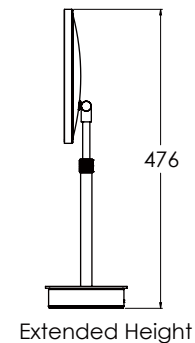

Dimension:  $\varnothing$  220 mm

Height: 414 mm

1x and 3x / 5x Magnification

Finishing:

 Brush Nickel  Chrome  Matt Black

Rechargeable

**ED20SKTR** Rechargeable Table Mirror

Dimension:  $\varnothing$  207 mm

Height: 414 mm

1x and 3x / 5x Magnification

Finishing:

 Chrome  Matt Black  Matt Brush Gold

Optional:

Rechargeable

**ES22STMJR** Rechargeable Table Mirror

Dimension:  $\varnothing$  213.5 mm

Height: 476 mm

3x / 5x Magnification

Finishing:

 Chrome  Matt Black  Matt Brush Gold

Optional:

Battery Operated

**ED19ST51** Battery Operated

Dimension:  $\varnothing$  190 mm

Height: 380 mm

1x and 3x / 5x Magnification

Finishing: