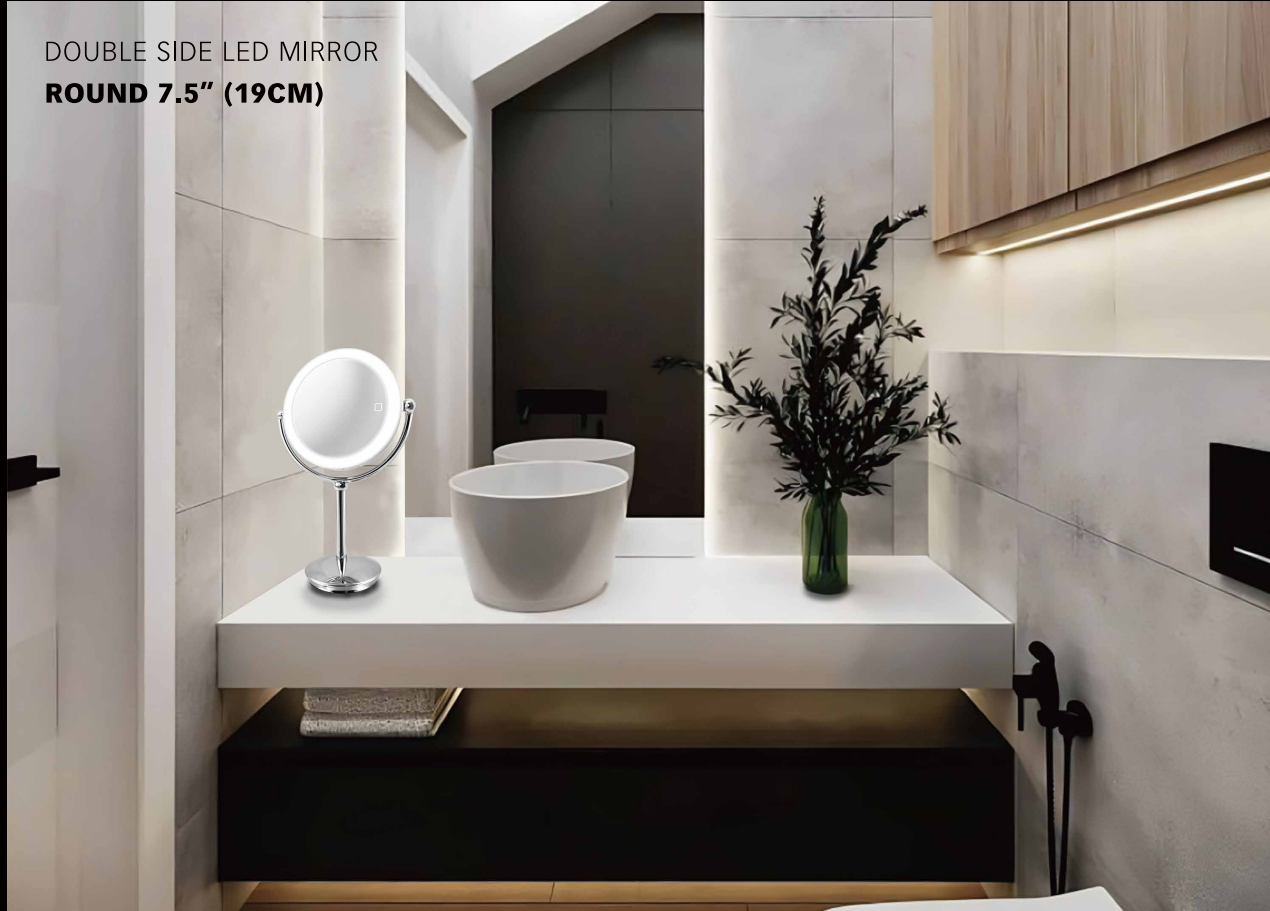

Rechargeable

**ED20SKTR** Rechargeable Table Mirror

Dimension:  $\varnothing$  207 mm

Height: 414 mm

1x and 3x / 5x Magnification

Finishing:

 Chrome  Matt Black  Matt Brush Gold

# Rechargeable single side LED mirror with Smart Touch Switch

SINGLE SIDE LED MIRROR  
**ROUND 8.3" (21CM)**

 Auto Off design for energy saving

Smart Lighting Control  
Remember the last brightness level used

Optional:

Rechargeable

**ES22STMJR** Rechargeable Table Mirror

Dimension:  $\varnothing$  213.5 mm

Height: 476 mm

3x / 5x Magnification

Finishing:

 Chrome  Matt Black  Matt Brush Gold

# Battery operated double side LED mirror with Smart Touch Switch

DOUBLE SIDE LED MIRROR  
**ROUND 7.5" (19CM)**

 Auto Off design for energy saving

Smart Lighting Control  
Remember the last brightness level used