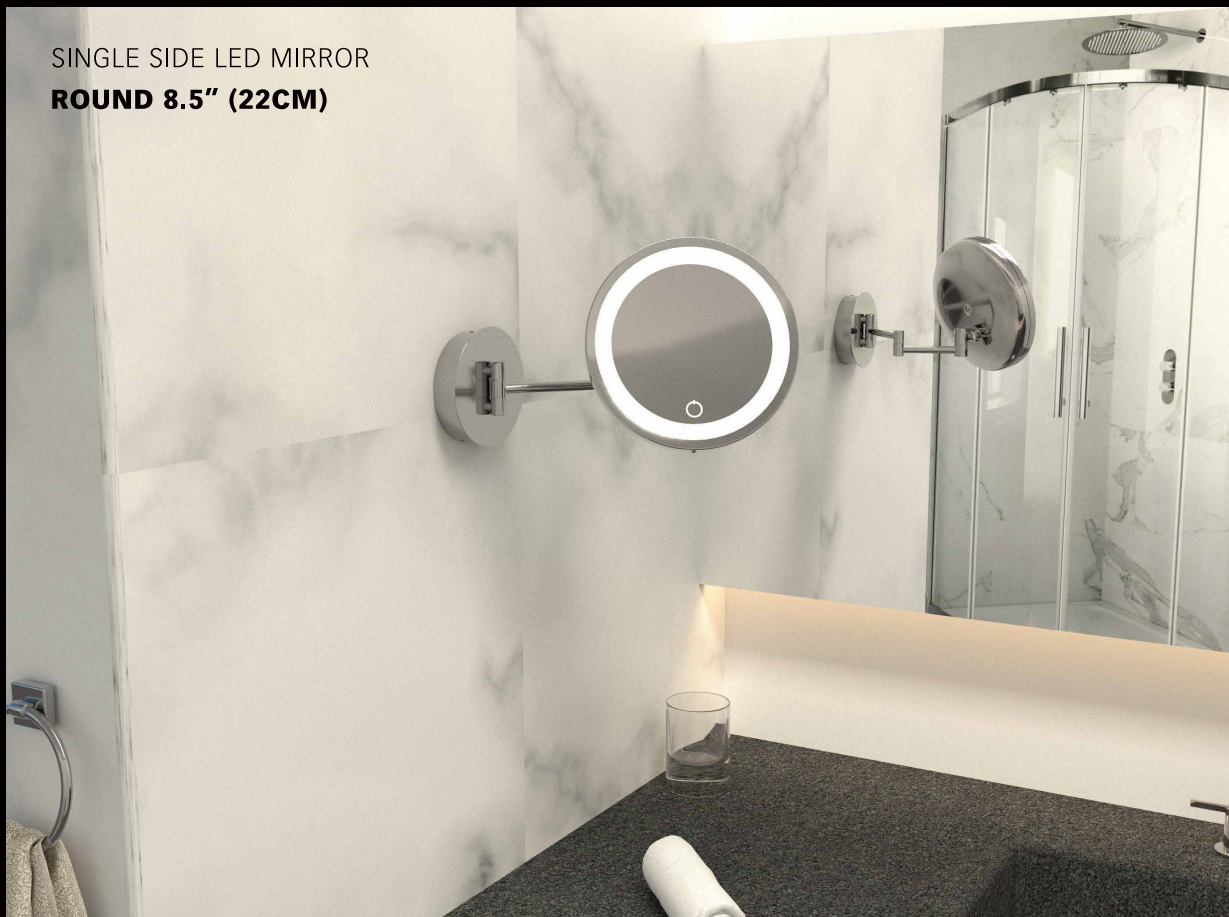

# Single Side Magnifying LED wall mirror (Contemporary)

SINGLE SIDE LED MIRROR  
ROUND 8.3" (21CM)

 Auto Off design for energy saving

Smart Lighting Control  
Remember the last brightness level used

Optional:

## Singel side Magnifying LED wall mirror (Classical)

SINGLE SIDE LED MIRROR  
**ROUND 8.5" (22CM)**

 Auto Off design for energy saving

Smart Lighting Contro  
Remember the last  
brightness level used

Optional:

# Battery operated Magnifying LED wall mirror with Smart Touch Switch

SINGLE SIDE LED MIRROR  
**ROUND 8.3" (21CM)**

 Auto Off design for energy saving

**Smart Lighting Control**  
Remember the last brightness level used