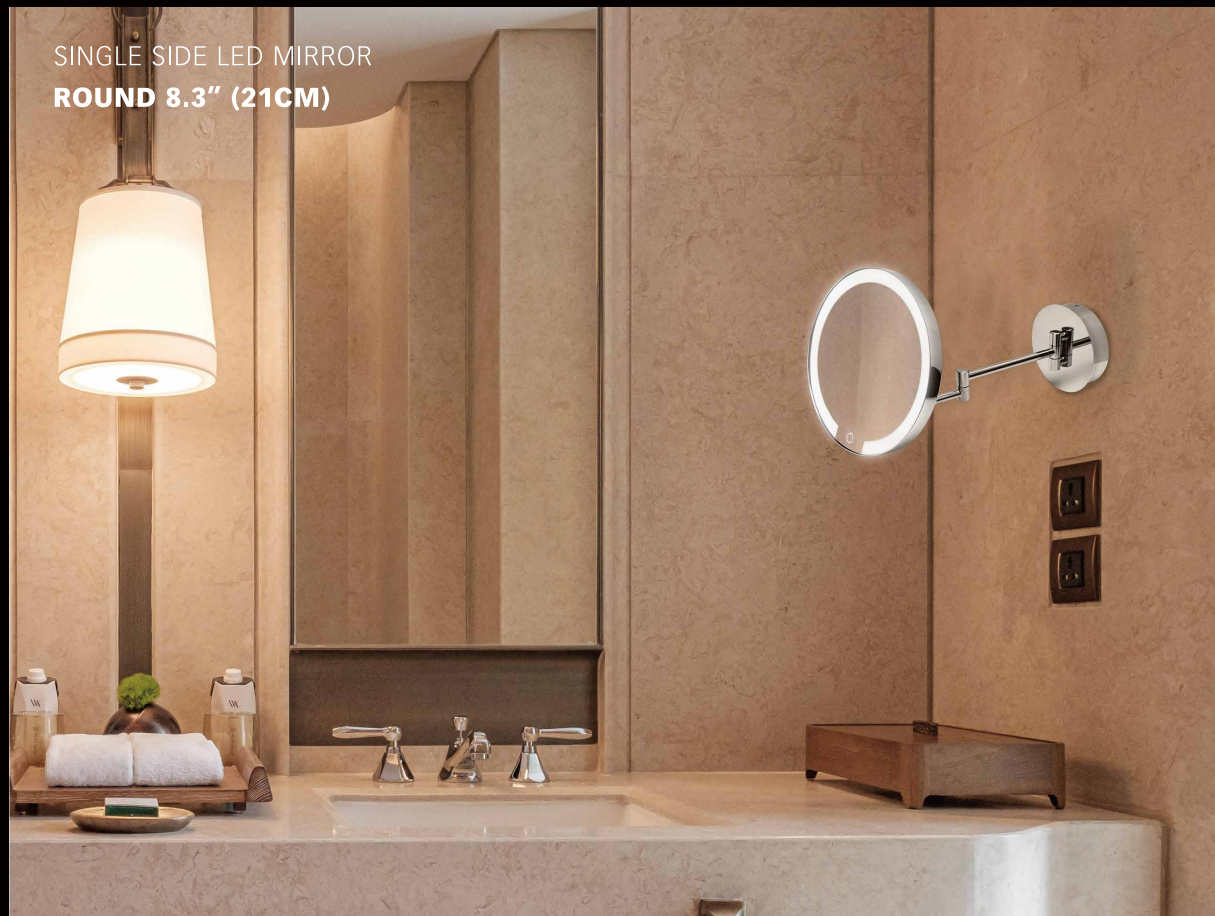

# Double side Magnifying LED wall mirror

DOUBLE SIDE LED MIRROR  
**ROUND 8" (206M)**

 Auto Off design for energy saving

Smart Lighting Control  
Remember the last brightness level used

Optional:

**ED20SKHW** Hard Wire Application

# Single Side Magnifying LED wall mirror (Contemporary)

SINGLE SIDE LED MIRROR  
ROUND 8.3" (21CM)

 Auto Off design for energy saving

Smart Lighting Control  
Remember the last brightness level used

Optional: