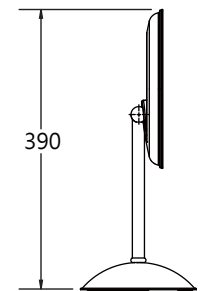

Battery operated Magnifying LED mirror with Smart Touch switch

SINGLE SIDE LED MIRROR
ROUND 8.3" (22CM)

Auto Off design for energy saving

Smart Lighting Control
Remember the last brightness level used

Optional:

Battery Operated

ESR22ST3 Battery Operated

Dimension: $\varnothing$ 220 mm

Height: 390 mm

3x / 5x Magnification

Finishing:

Chrome

Matt Black

Matt Brush Gold