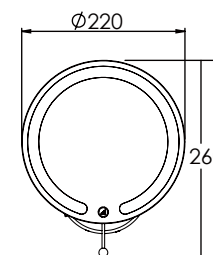

Battery operated Magnifying LED wall mirror with Smart Touch Switch

SINGLE SIDE LED MIRROR
ROUND 8.3" (21CM)

Auto Off design for energy saving

Smart Lighting Control
Remember the last brightness level used

Optional:

Battery Operated

Easy Repla Battery

ESR22SWS Battery Operated

Dimension: $\varnothing$ 220 mm

Extended Length: 311 mm

3x / 5x Magnification

Finishing:

Chrome

Matt Black

Matt Brush Gold