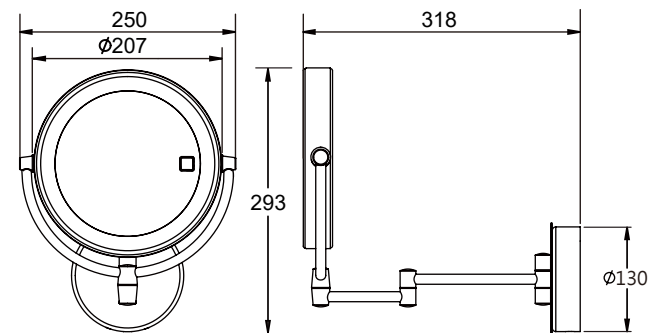

Rechargeable

**ED20SKTR** Rechargeable Table Mirror

Dimension:  $\varnothing$  207 mm

Height: 414 mm

1x and 3x / 5x Magnification

Finishing:

 Chrome  Matt Black  Matt Brush Gold

Direct Wire

**ED22SHW52** Hard Wire Application

Dimension:  $\varnothing$  222 mm

Extended Length: 316 mm

1x and 3x / 5x Magnification

Finishing:

 Brush Nickel  Chrome  Matt Black

# Double side Magnifying LED wall mirror

DOUBLE SIDE LED MIRROR  
**ROUND 8" (206M)**

 Auto Off design for energy saving

Smart Lighting Control  
Remember the last brightness level used

Optional:

**ED20SKHW** Hard Wire Application

Dimension:  $\varnothing$  207 mm

Extended Length: 318 mm

1x and 3x / 5x Magnification

Finishing:

 Chrome  Matt Black  Matt Brush Gold