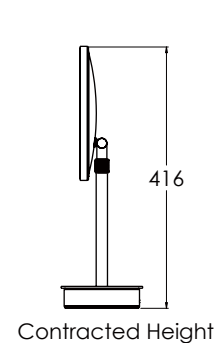

Dimension:  $\varnothing$  220 mm

Height: 414 mm

1x and 3x / 5x Magnification

Finishing:

 Brush Nickel  Chrome  Matt Black

Rechargeable

**ED20SKTR** Rechargeable Table Mirror

Dimension:  $\varnothing$  207 mm

Height: 414 mm

1x and 3x / 5x Magnification

Finishing:

 Chrome  Matt Black  Matt Brush Gold

Optional:

Rechargeable

**ES22STMJR** Rechargeable Table Mirror

Dimension:  $\varnothing$  213.5 mm

Height: 476 mm

3x / 5x Magnification

Finishing:

 Chrome  Matt Black  Matt Brush Gold

Optional:

Battery Operated

**ED19ST51** Battery Operated

Dimension:  $\varnothing$  190 mm

Height: 380 mm

1x and 3x / 5x Magnification

Finishing: