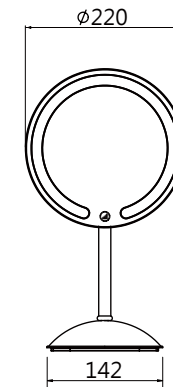

Battery operated Magnifying LED mirror with Smart Touch switch

SINGLE SIDE LED MIRROR
ROUND 8.3" (22CM)

Auto Off design for energy saving

Smart Lighting Control
Remember the last brightness level used

Optional:

Battery Operated

ESR22ST3 Battery Operated

Dimension: $\varnothing$ 220 mm

Height: 390 mm

3x / 5x Magnification

Finishing:

Chrome

Matt Black

Matt Brush Gold