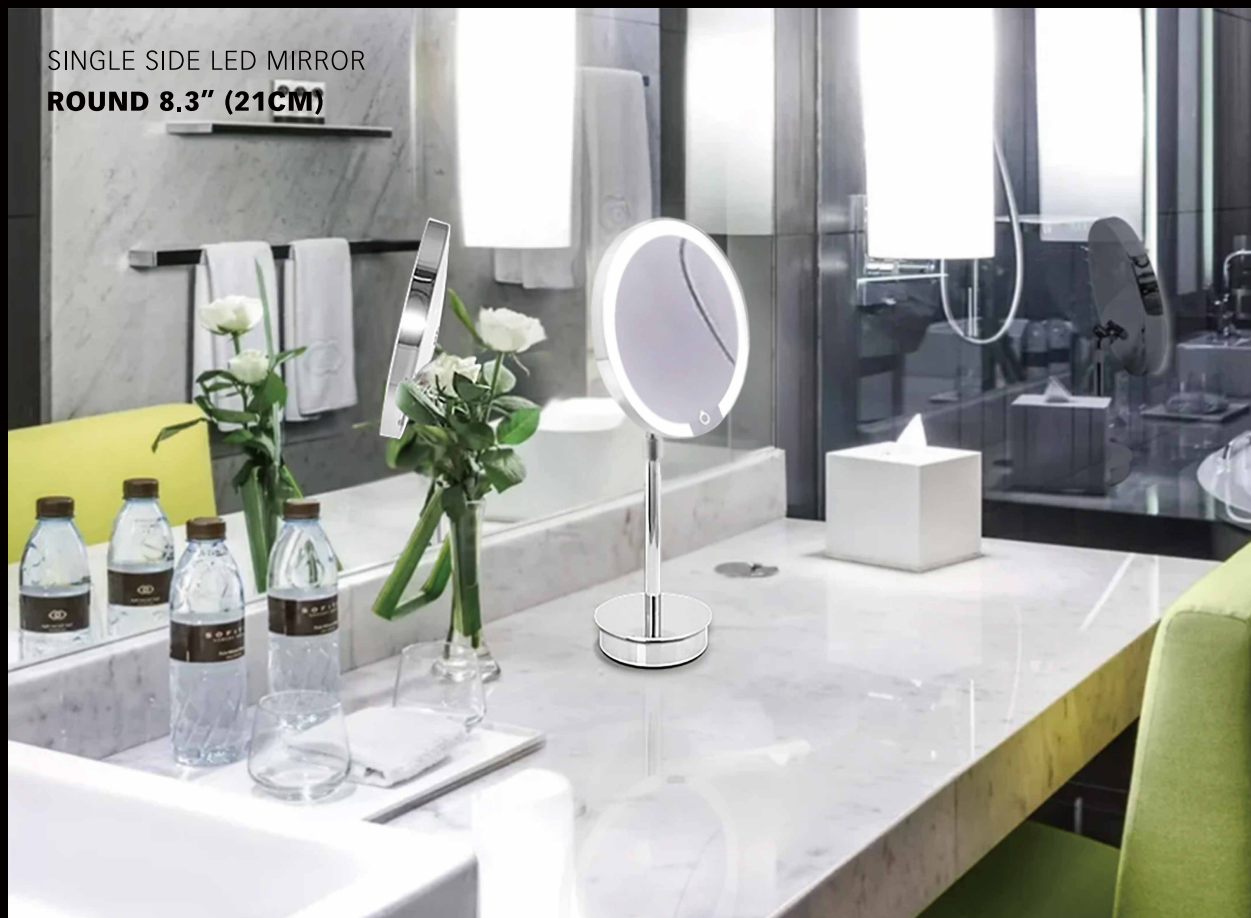

## Rechargeable Rimless double side LED mirror

DOUBLE SIDE LED MIRROR  
**ROUND 8.5" (22CM)**

 Auto Off design for energy saving

Smart Lighting Control  
Remember the last

Optional:

Rechargeable

**ED22ST5R** Rechargeable Table Mirror

# Rechargeable double side LED mirror with Smart Touch Switch

DOUBLE SIDE LED MIRROR  
ROUND 8" (20CM)

 Auto Off design for energy saving

Smart Lighting Control  
Remember the last brightness level used

Optional:

Rechargeable

**ED20SKTR** Rechargeable Table Mirror

Dimension:  $\varnothing$  207 mm

Height: 414 mm

1x and 3x / 5x Magnification

Finishing:

 Chrome  Matt Black  Matt Brush Gold

# Rechargeable single side LED mirror with Smart Touch Switch

SINGLE SIDE LED MIRROR  
**ROUND 8.3" (21CM)**

 Auto Off design for energy saving

Smart Lighting Control  
Remember the last brightness level used