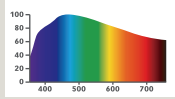

Full Sunlight Spectrum RA95