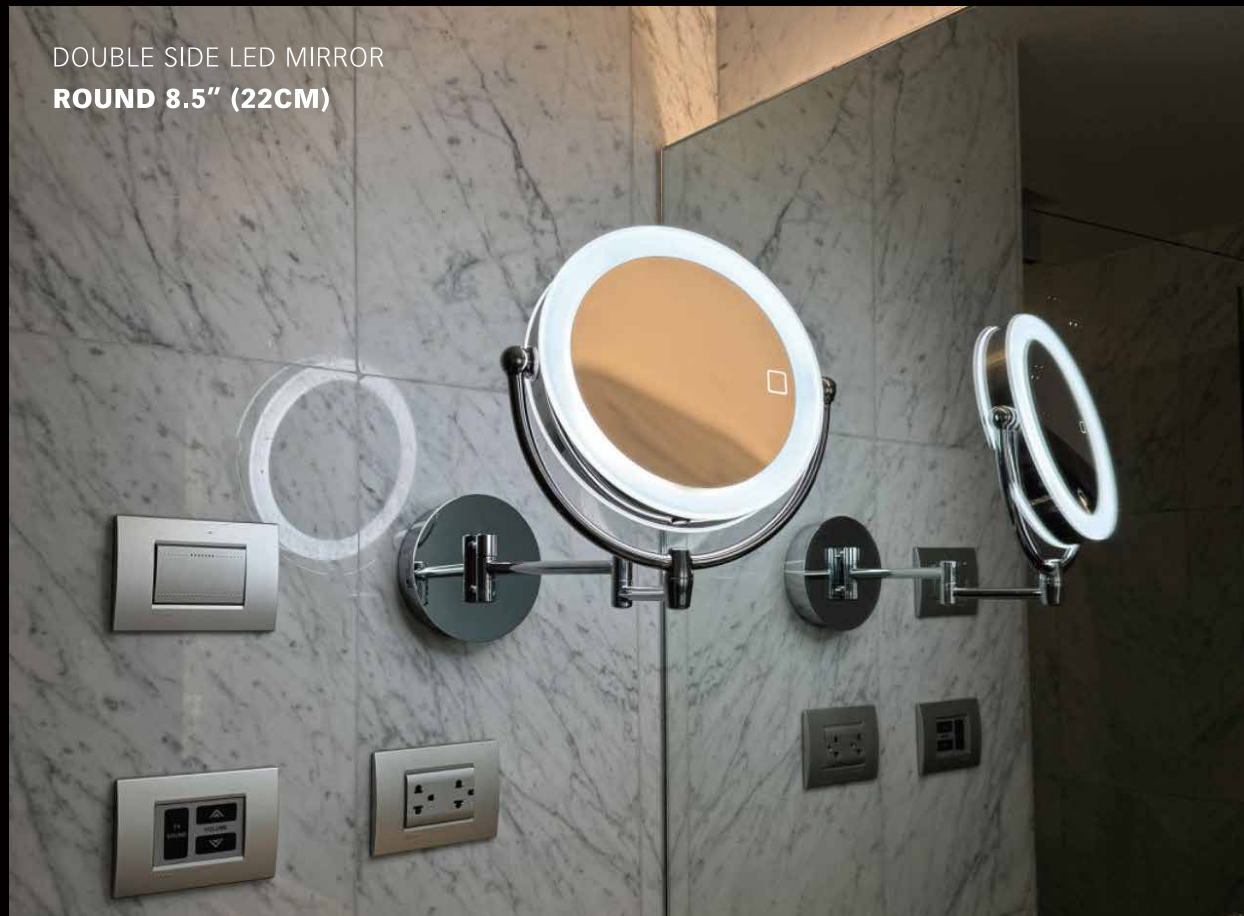

## Rechargeable Rimless double side LED mirror

DOUBLE SIDE LED MIRROR  
**ROUND 8.5" (22CM)**

 Auto Off design for energy saving

Smart Lighting Control  
Remember the last

Optional:

Rechargeable

**ED22ST5R** Rechargeable Table Mirror

Rechargeable

**ED20SKTR** Rechargeable Table Mirror

Dimension:  $\varnothing$  207 mm

Height: 414 mm

1x and 3x / 5x Magnification

Finishing:

 Chrome  Matt Black  Matt Brush Gold

# Battery operated Magnifying LED mirror with Smart Touch switch

SINGLE SIDE LED MIRROR  
**ROUND 8.3" (22CM)**

 Auto Off design for energy saving

Smart Lighting Control  
Remember the last brightness level used

# Rimless double side Magnifying LED wall mirror

DOUBLE SIDE LED MIRROR  
**ROUND 8.5" (22CM)**

 Auto Off design for energy saving

Smart Lighting Control  
Remember the last brightness level used

Optional: