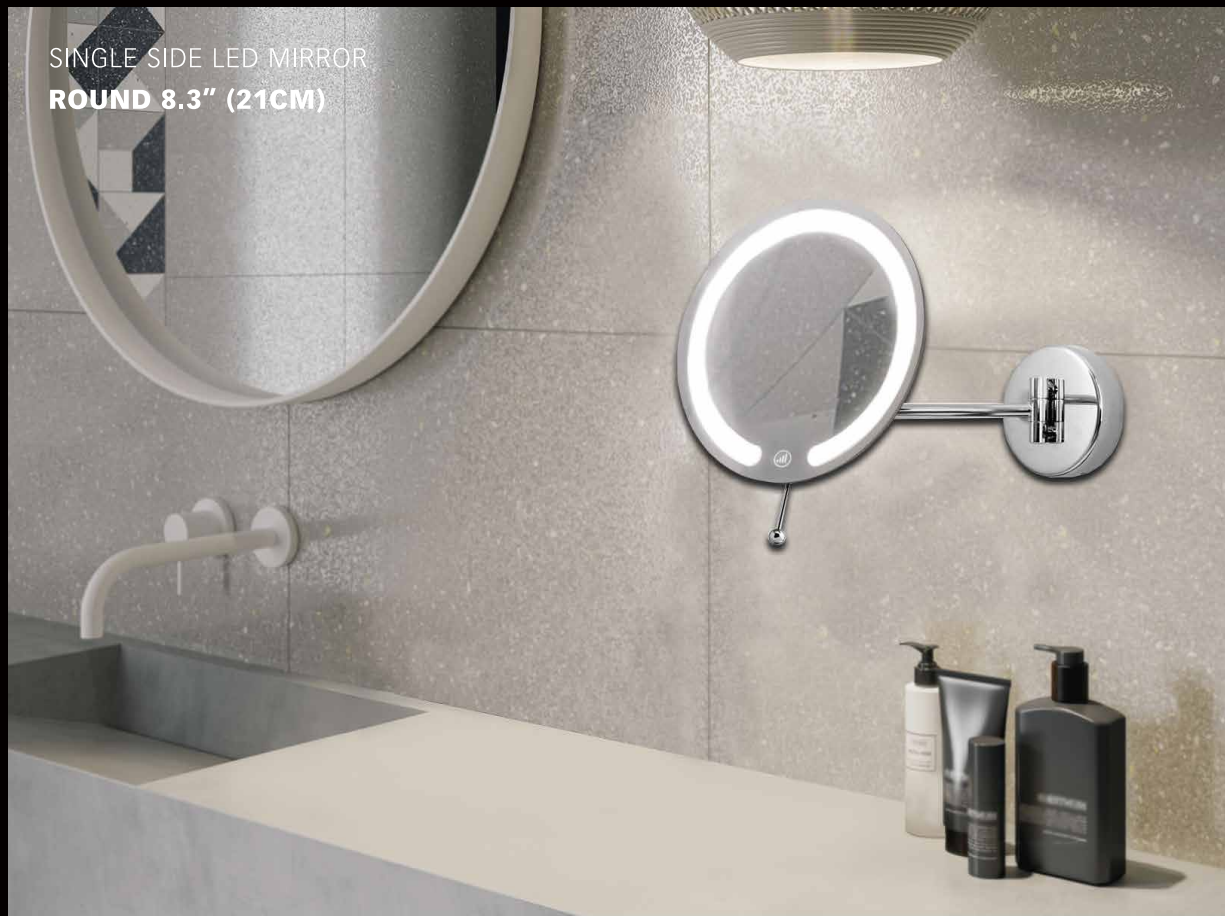

## Singel side Magnifying LED wall mirror (Classical)

SINGLE SIDE LED MIRROR  
**ROUND 8.5" (22CM)**

 Auto Off design for energy saving

Smart Lighting Contro  
Remember the last  
brightness level used

Optional:

# Battery operated Magnifying LED wall mirror with Smart Touch Switch

SINGLE SIDE LED MIRROR  
**ROUND 8.3" (21CM)**

 Auto Off design for energy saving

**Smart Lighting Control**  
Remember the last brightness level used