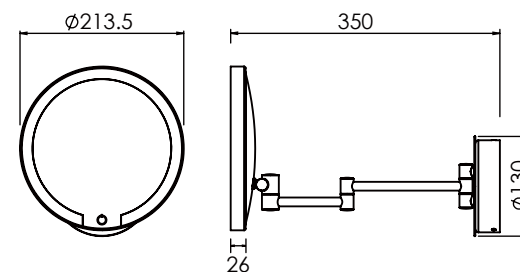

Dimension:  $\varnothing$  207 mm

Extended Length: 318 mm

1x and 3x / 5x Magnification

Finishing:

 Chrome  Matt Black  Matt Brush Gold

# Single Side Magnifying LED wall mirror (Contemporary)

SINGLE SIDE LED MIRROR  
ROUND 8.3" (21CM)

 Auto Off design for energy saving

Smart Lighting Control  
Remember the last brightness level used

Optional:

**ES22SHWJ** Direct Wire Application

Dimension:  $\varnothing$  213.5 mm

Extended Length: 350 mm

3x / 5x Magnification

Finishing:

 Chrome  Matt Black  Matt Brush Gold

## Singel side Magnifying LED wall mirror (Classical)

SINGLE SIDE LED MIRROR  
**ROUND 8.5" (22CM)**

 Auto Off design for energy saving

Smart Lighting Contro  
Remember the last  
brightness level used

Optional: