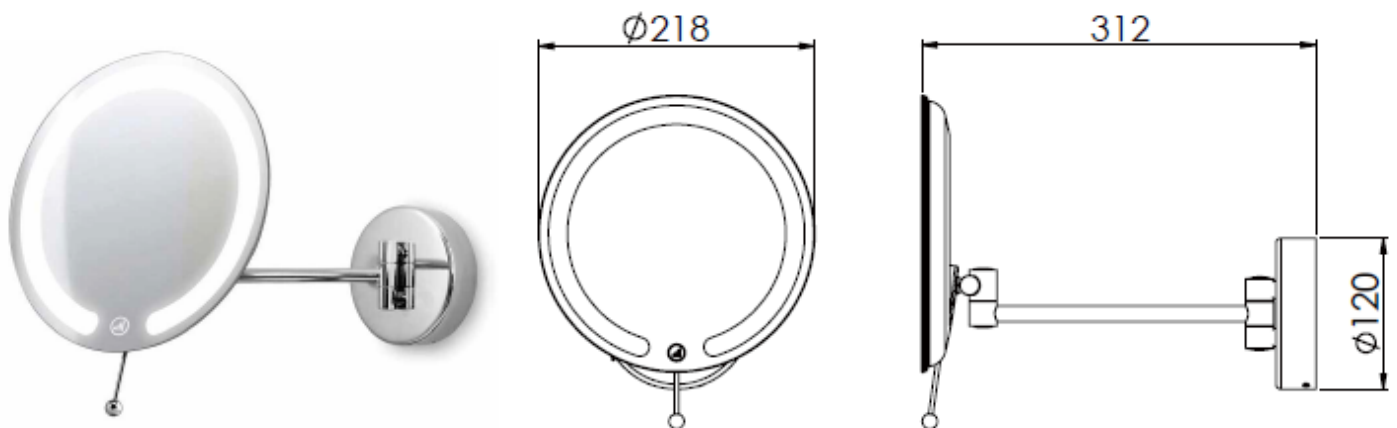

8.5" Rimless Single Sided LED Wall Mirror

Model # ATESR22SWS (Chrome) (Battery Operated)

27 Oct 2025

Features:

- 5X magnifying mirror for detailed makeup, dental flossing and shaving.
- Acrylic lens focus light from behind the mirror onto face.
- Automatic turns off in 5 minutes, energy saving.
- Optical quality mirror without distortion image, no pin holes or chip on edge.
- Full diffused ring light with no shadow or glare.
- Durable LED, last more than 50,000 hours.
- True color on face, color rendering index: over 95% sunlight spectrum.
- Brightly polished durable chrome finishing, ever-lasting shininess.

Specification:

LED	: Full sunlight spectrum, CRI 95, 5000K
Diameter	: 218mm
Length	: 312mm
Mirror	: 5X (460R)
TouchSwitch	: Holding switch for dimming Light setting is memorized 5 mins Auto Off
Powered By	: 4pcs AA Battery (not included)
Finishing	: Chrome

Dimmable:

Brightness Changes
(Touch & Hold)