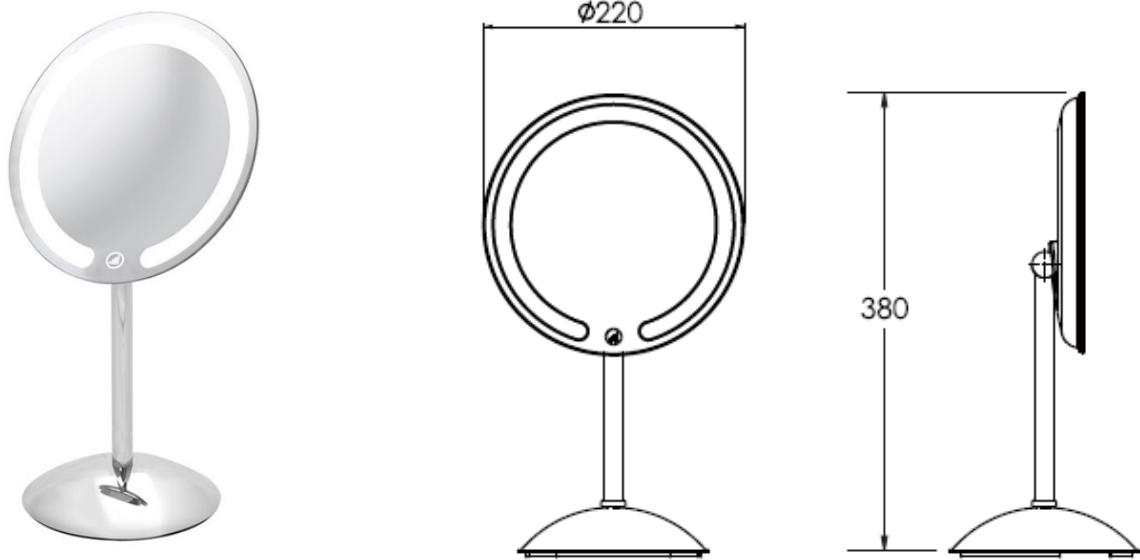

8.5" Rimless Single Sided Table Mirror

Model # ATESR22ST3 (Chrome) (Battery Operated)

27 Oct 2025

Features:

- 5X magnifying mirror for detailed makeup, dental flossing and shaving.
- Acrylic lens focus light from behind the mirror onto face.
- Automatic turns off in 5 minutes, energy saving.
- Optical quality mirror without distortion image, no pin holes or chip on edge.
- Full diffused ring light with no shadow or glare.
- Durable LED, last more than 50,000 hours.
- True color on face, color rendering index: over 95% sunlight spectrum.
- Brightly polished durable chrome finishing, ever-lasting shininess.

Specification:

LED	: Full sunlight spectrum, CRI 95, 5000K
Diameter	: 220mm
Height	: 380mm
Mirror	: 5X (460R)
TouchSwitch	: Holding switch for dimming Light setting is memorized 5 mins Auto Off
Powered By	: 4pcs AA Battery (not included)
Finishing	: Chrome