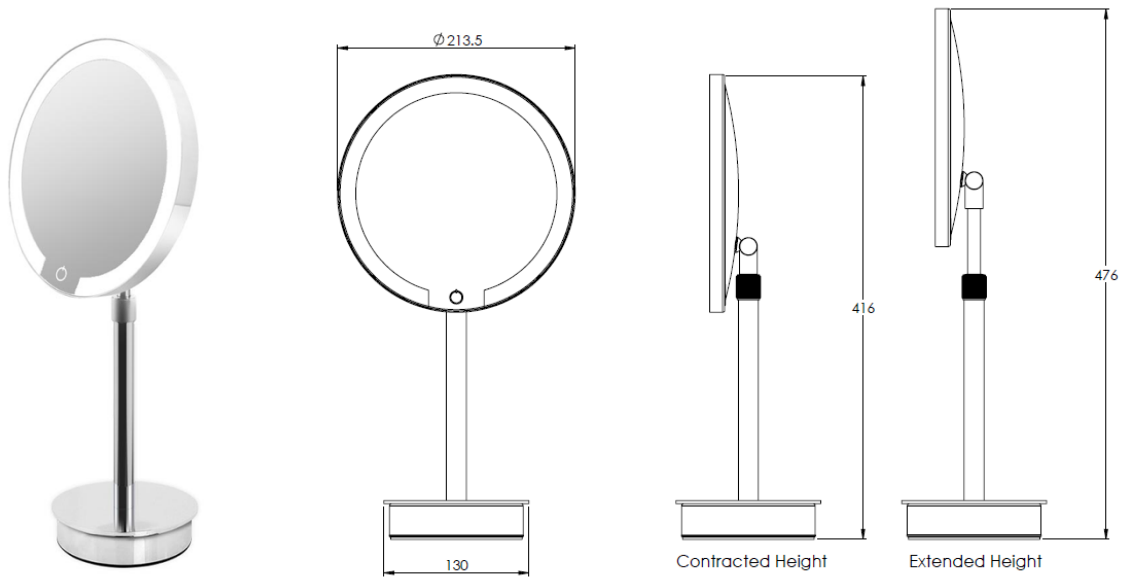

8.3" Single Sided Rechargeable Table Mirror

Model # ATES22STMJR (Chrome)

02 Jan 2026

Features:

- Single sided mirror that can be adjusted to high or low position for using.
- Full face size. 5x magnification suitable for daily makeup, shaving, and flossing.
- Auto turn off in 5 minutes, energy saving.
- Distortion free, face size magnifying mirror for extra clarity.
- Diffused ring light with no shadow or glare.
- Optical quality mirror without distortion image, no pin holes or chip on edge.
- Color rendering index: over 95% sunlight spectrum
- Durable LED, last more than 50,000 hours.
- Brightly polished durable chrome finishing, ever-lasting shininess.

Specification:

LED : Full sunlight spectrum, CRI 95, 5000K

Diameter : 213.5mm

Height : 416-476mm (extendable)

Mirror : 5X (460R)

Touch Switch : Holding switch for dimming
Light setting is memorized
5 mins Auto Off