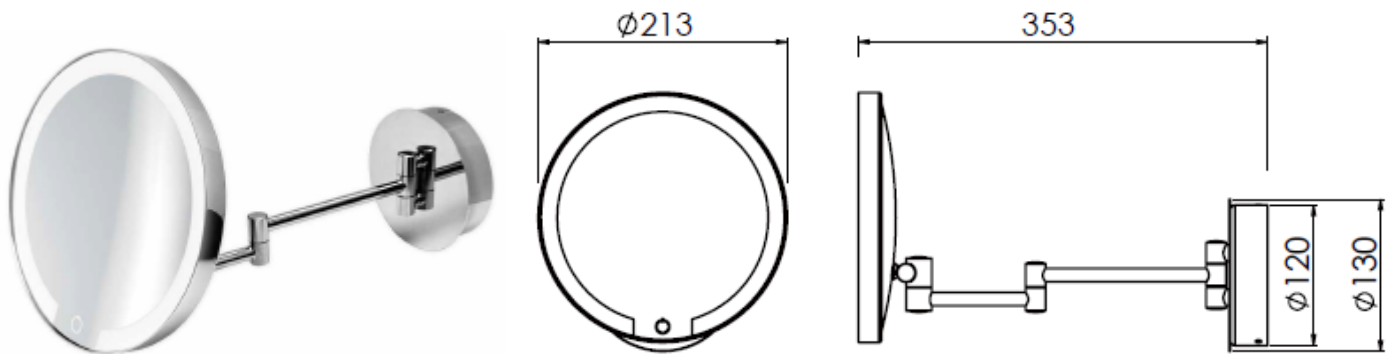

8.3" Contemporary Single Sided LED Wall Mirror

Model # ATES22SHWJ (Chrome) (Hard Wire application)

27 Oct 2025

Features:

- Single sided mirror with double swing arm that can be retracted or extended.
- Full face size. Suitable for daily makeup, tweezing, shaving, face cleaning and flossing.
- Smart Touch with 10 mins Auto off & dimmable, very energy saving.
- Distortion free, face size magnifying mirror, extreme clarity.
- Diffused ring light with no shadow or glare.
- Optical quality mirror without distortion image, no pin holes or chip on edge.
- Color rendering index: over 95% sunlight spectrum, show good color on face.
- Durable LED, last more than 50,000 hours.
- Brightly polished durable chrome finishing, ever-lasting shininess.

Specification:

LED	: Full sunlight spectrum, CRI 95, 5000K
Diameter	: 213mm
Length	: 353mm
Mirror	: 5X (460R)
TouchSwitch	: Holding switch for dimming Light setting is memorized 10 mins Auto Off
Voltage	: Universal 100-240V
Finishing	: Chrome