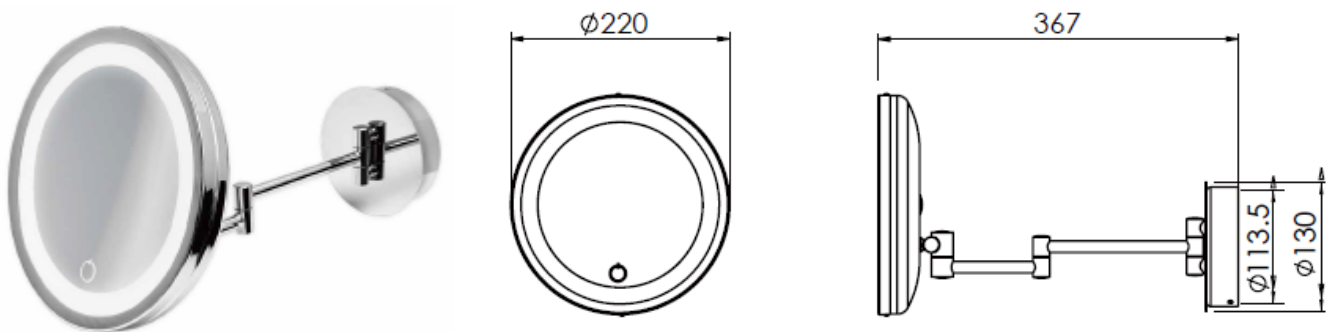

8.5" Classic Single Sided Wall Mirror

Model # ATES22SHW2 (Chrome) (Hard Wire application)

27 Oct 2025

Features:

- Single sided mirror with swing arm that can be extend and flip to high or low position.
- Full face size. Suitable for daily makeup, tweezing, shaving, face cleaning and flossing.
- Automatic turns off in 10 minutes, energy saving.
- Distortion free, face size magnifying mirror for extra clarity.
- Optical quality mirror without distortion image, no pin holes or chip on edge.
- Diffused ring light with no shadow or glare.
- Durable LED, last more than 50,000 hours.
- True color on face, color rendering index: over 95% sunlight spectrum.
- Brightly polished durable chrome finishing, ever-lasting shininess.

Specification:

LED	: Full sunlight spectrum, CRI 95, 5000K
Diameter	: 220mm
Length	: 367mm
Mirror	: 5X (460R)
TouchSwitch	: Holding switch for dimming Light setting is memorized 10 mins Auto Off
Voltage	: Universal 100-240V
Finishing	: Chrome